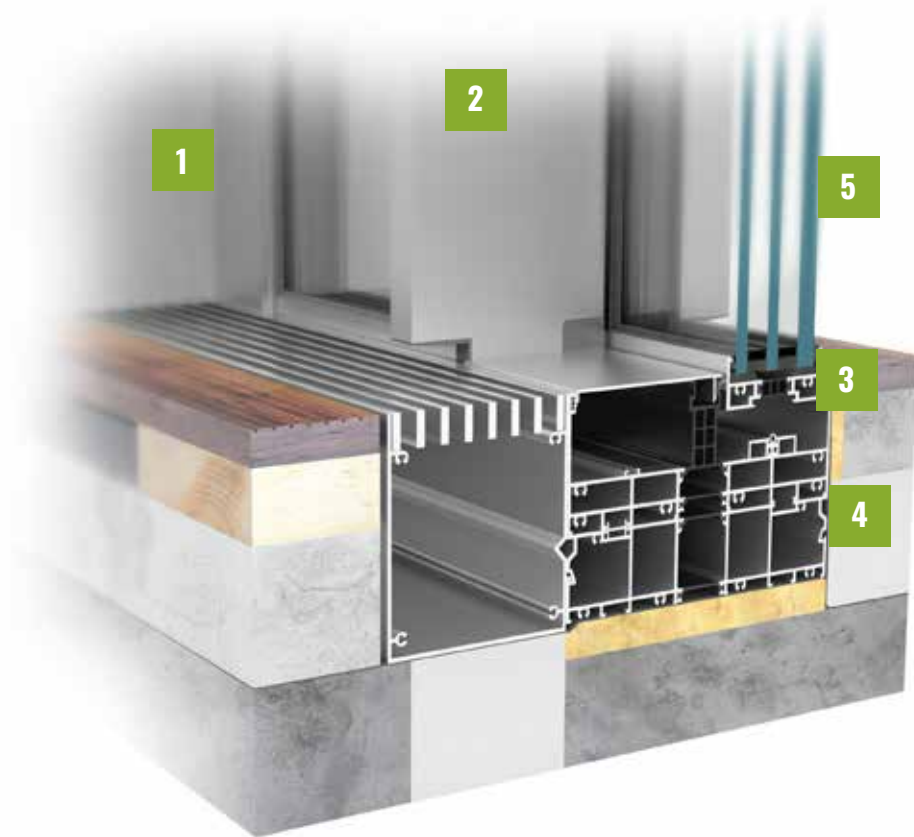

System **MB-SKYLINE**
sliding door with invisible frame

The view
above all

SYSTEM **MB-SKYLINE** SLIDING DOOR WITH INVISIBLE FRAME

The **MB-SKYLINE** sliding door system with invisible frame uses narrow profiles. This gives the construction a modern and minimalist look. Constructions fabricated with **MB-SKYLINE** have a one-of-a-kind design and raise the profile of any project. They provide a comfortable, threshold-free connection of indoor and outdoor living spaces making natural environment part of users' daily experience. While the doors can be very large, their slim construction gives the impression of lightness and delicacy. The product is uniformly glazed, has slim modulations and perfectly fits into high-end construction market.

Features and benefits

1. 71 mm (door leaf) and 190 mm-deep profiles (2-slide frame)
2. modern design and high aesthetics: the frame is concealed in the wall, in the floor and in the ceiling, the frame profile is fully aligned at the sides, the visible connection width of door leaves is 25 mm.
3. door leaves up to 750 kg and up to 4 m high
4. 3-chambered, thermally-insulated profiles
5. 52 to 60 mm-thick triple glazing units
6. door opens manually or automatically
7. drives and control units are concealed in frame profiles
8. can use an automatic unit mounted on the outside of the construction

* for door leaf: 2.07 x 3.44 m, infilled with triple glazing units U_g 0.5 W/(m²K) and warm spacer

SYSTEM **MB-SKYLINE** SLIDING DOOR WITH INVISIBLE FRAME

Door, side view

Door leaves connection, view

Door, bottom view