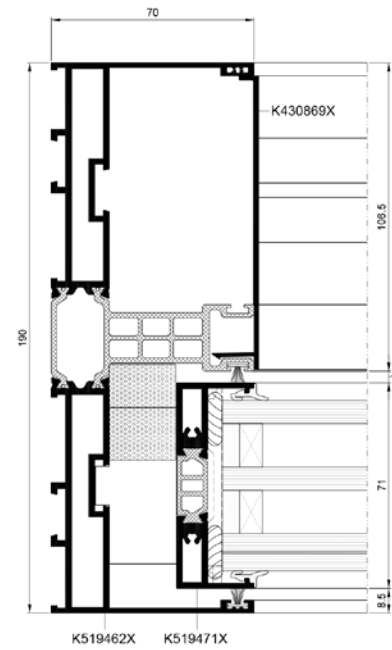

Features and benefits

1. 71 mm (door leaf) and 190 mm-deep profiles (2-slide frame)
2. modern design and high aesthetics: the frame is concealed in the wall, in the floor and in the ceiling, the frame profile is fully aligned at the sides, the visible connection width of door leaves is 25 mm.
3. door leaves up to 750 kg and up to 4 m high
4. 3-chambered, thermally-insulated profiles
5. 52 to 60 mm-thick triple glazing units
6. door opens manually or automatically
7. drives and control units are concealed in frame profiles
8. can use an automatic unit mounted on the outside of the construction

* for door leaf: 2.07 x 3.44 m, infilled with triple glazing units U_g 0.5 W/(m²K) and warm spacer

SYSTEM **MB-SKYLINE** SLIDING DOOR WITH INVISIBLE FRAME

Door, side view

Door leaves connection, view

Door, bottom view