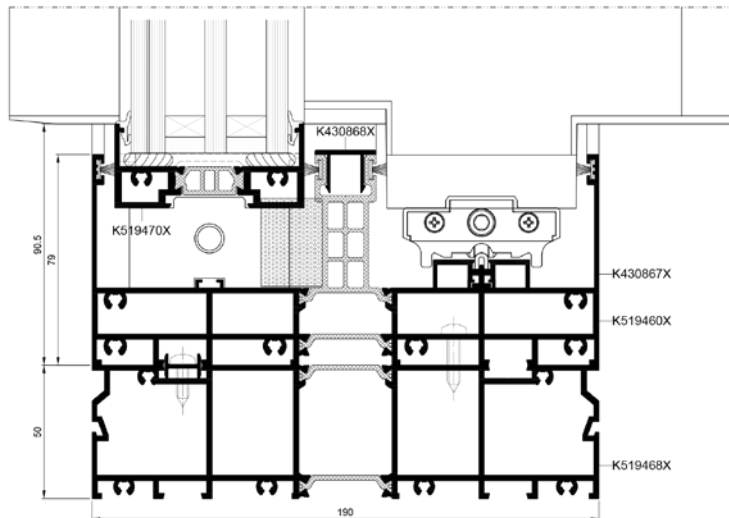

* for door leaf: 2.07 x 3.44 m, infilled with triple glazing units U_g 0.5 W/(m²K) and warm spacer

SYSTEM **MB-SKYLINE** SLIDING DOOR WITH INVISIBLE FRAME

Door, side view

Door leaves connection, view

Door, bottom view