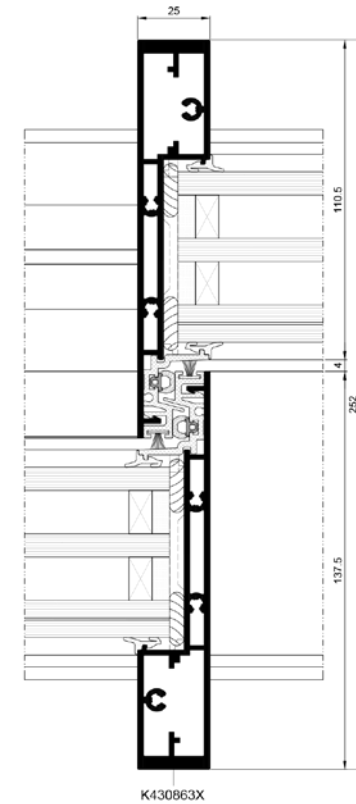

Features and benefits

1. 71 mm (door leaf) and 190 mm-deep profiles (2-slide frame)
2. modern design and high aesthetics: the frame is concealed in the wall, in the floor and in the ceiling, the frame profile is fully aligned at the sides, the visible connection width of door leaves is 25 mm.
3. door leaves up to 750 kg and up to 4 m high
4. 3-chambered, thermally-insulated profiles
5. 52 to 60 mm-thick triple glazing units
6. door opens manually or automatically
7. drives and control units are concealed in frame profiles
8. can use an automatic unit mounted on the outside of the construction

* for door leaf: 2.07 x 3.44 m, infilled with triple glazing units U_g 0.5 W/(m²K) and warm spacer

SYSTEM **MB-SKYLINE** SLIDING DOOR WITH INVISIBLE FRAME

Door, side view

Door leaves connection, view

Door, bottom view